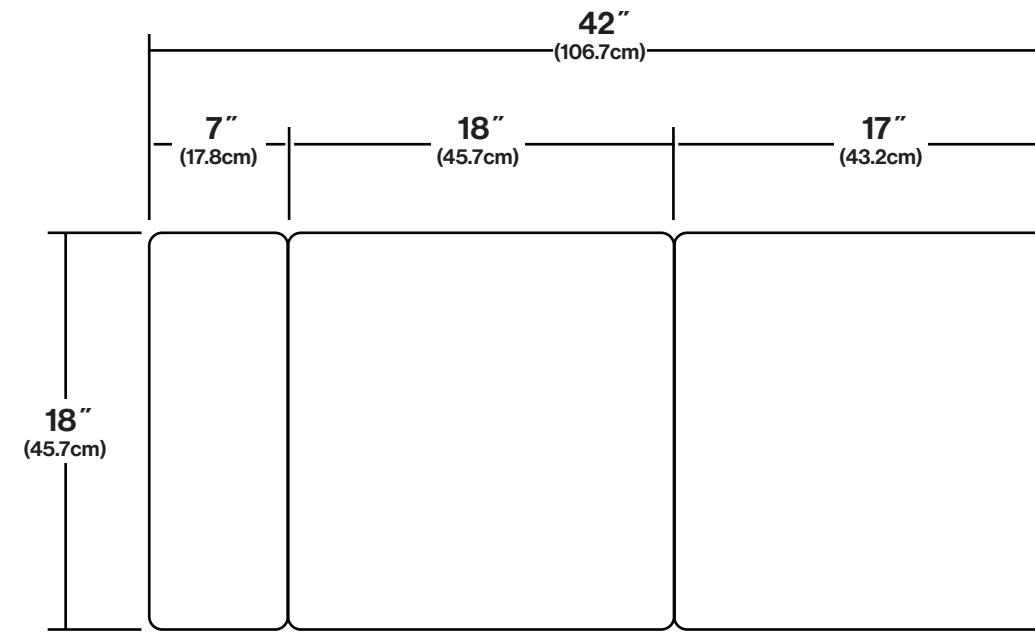

lollygagger cushion

LL-LC-L-(COLOR CODE)-(COLOR CODE)

dimensions:

width: 18" (45.7cm)
depth: 42" (106.7cm)
height: 1.5" (3.8cm)

weight:

1 lbs (.45kg)

materials:

Sunbrella Fabric

shipping method:

standard

assembly type:

fully assembled

shipping dimensions:

width: 22" (55.9cm)
depth: 22" (55.9cm)
height 4" (10.2cm)

shipping weight:

5lbs (.91kg)